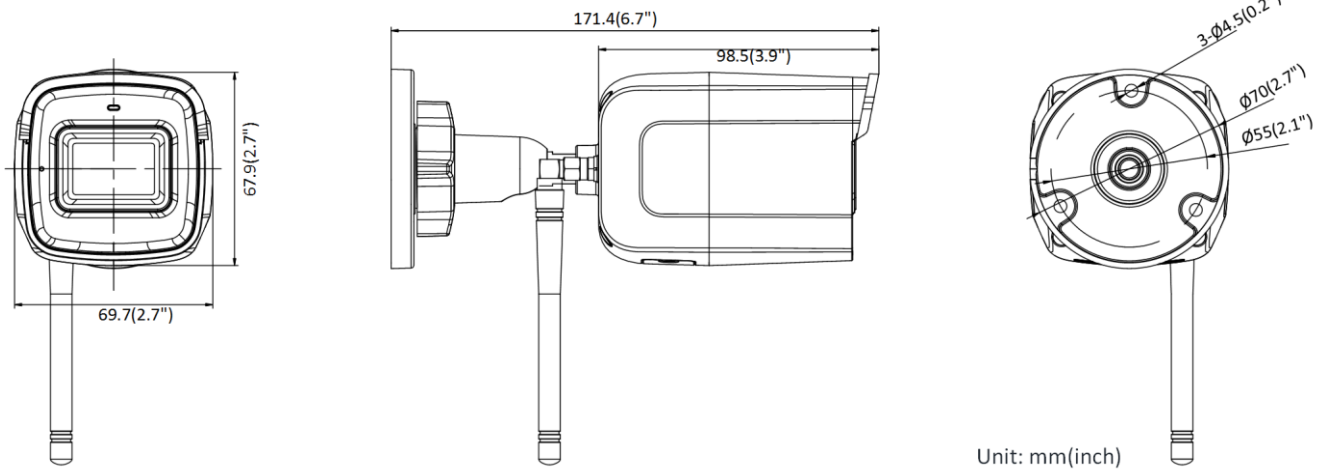

Approval	
Protection	Ingress protection: IP66 (IEC 60529-2013)
Compression Standard	
H.264+	Main stream supports
H.265+	Main stream supports

▪ **Available Model**

DS-2CD2021G1-IDW1 (2.8 mm, 4 mm)

▪ **Dimension**

▪ **Accessory**

DS-1280ZJ-XS

Junction Box