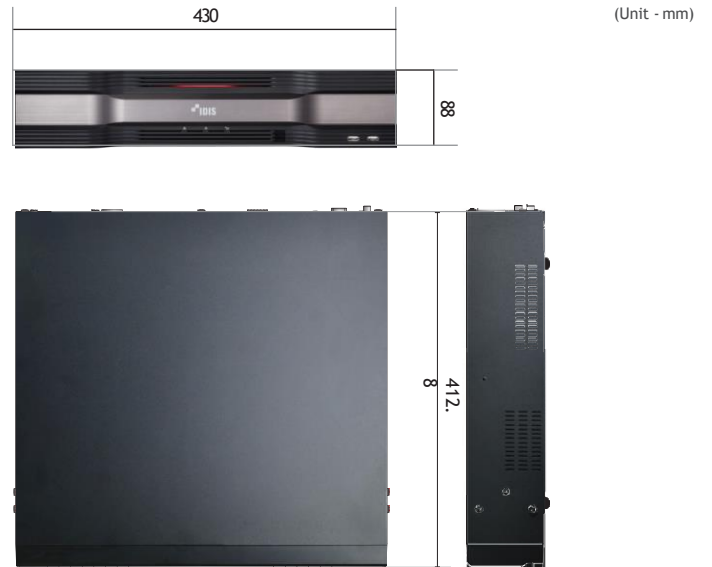

## DR-6508P

- Total incoming throughput 270Mbps
- Up to 240ips FHD real-time recording
- Supports H.265 / H.264 codec
- Supports UHD display
- Up to 240ips live display
- Easy to install, set-up, and play with DirectIP cameras
- Built-in 8 channel PoE Switch
- Expandable up to 124TB using eSATA storage
- Supports RAID 1
- Supports one click network configuration through FEN service
- Supports third party cameras (Axis, Panasonic, ONVIF)
- **NDA Compliance**

### DIMENSIONS