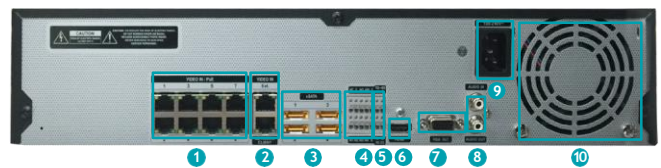

DIMENSIONS

ACCESSORIES (OPTIONAL)

- 1 Video In /PoE Ports
- 2 Video In /Ext. Port
- 3 eSATA Ports
- 4 Alarm Connection Ports
- 5 RS-232 Port
- 6 HDMI
- 7 VGA Out Port
- 8 Audio Ports
- 9 Power In Port
- 10 Vent