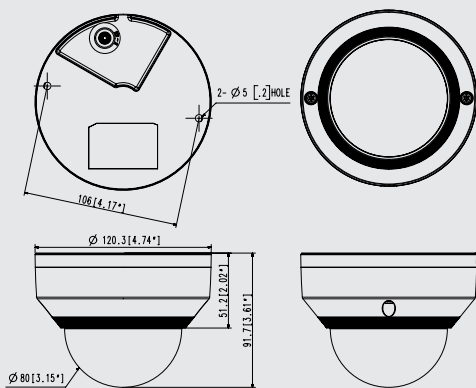

Key Features

- 2 Megapixel (1920 x 1080) resolution
- Built-in 2.8mm fixed lens
- 30fps@all resolutions (H.264)
- H.264, MJPEG codec support, Multiple streaming
- Day & Night (ICR), WDR (120dB)
- Tampering, Motion detection
- Micro SD/SDHC memory slot (Max. 32GB), PoE
- Hallway View, WiseStream II support
- IR viewable length 30m
- IP66, IK10 support
- White camera body
- Genetec Stratocast compatible

Dimensions

Unit:mm(inch)

LNV-6012R

NETWORK	
Web Viewer	Supported OS: Windows 7, 8.1, 10, Mac OS X 10.12, 10.13, 10.14 Recommended Browser: Google Chrome Supported Browser: MS Explore11, MS Edge, Mozilla Firefox(Window 64bit only), Apple Safari(Mac OS X only)
Memory	512MB RAM, 256MB Flash
ENVIRONMENTAL	
Operating Temperature / Humidity	-30°C ~ +55°C(-22°F ~ +131°F) / Less than 90% RH * Start up should be done at above -20°C(-4°F)
Storage Temperature / Humidity	-30°C ~ +55°C(-22°F ~ +131°F) / Less than 90% RH
Certification	IP66, IK10
ELECTRICAL	
Input Voltage	PoE(IEEE802.3af, Class2)
Power Consumption	Max 6.4W, Typical 5.0W
MECHANICAL	
Colour / Material	White / Plastic, Aluminum
RAL Code	RAL9003
Product dimensions / weight	\varnothing 120.3x91.7mm(\varnothing 4.74x3.61"), 410g
DORI	
Detect (25PPM/ 8PPF)	25.1m(82.28ft)
Observe (63PPM/ 19PPF)	10.0m(32.91ft)
Recognize (125PPM/ 38PPF)	5.0m(16.46ft)
Identify (250PPM/ 76PPF)	2.5m(8.23ft)