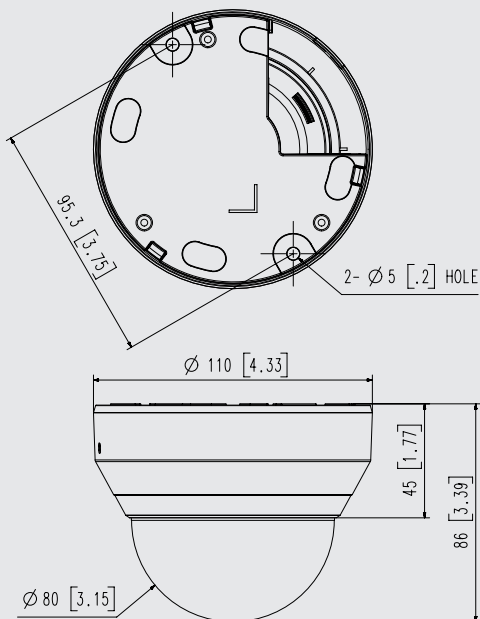

Key Features

- Max. 2megapixel (1920 x 1080) resolution
- Built-in 2.8mm fixed lens
- Max. 30fps@all resolutions (H.264)
- H.264, MJPEG codec supported, Multiple streaming
- Day & Night (ICR), WDR (120dB)
- Tampering, Motion detection
- microSD/SDHC/SDXC memory slot (Max. 32GB), PoE
- Hallway view, WiseStreamII support
- IR viewable length 20m

Dimensions

Unit:mm(inch)

LND-6012R

NETWORK	
Application Programming Interface	ONVIF Profile S/G/T SUNAPI(HTTP API)
Webpage Language	English, Korean, Chinese, French, Italian, Spanish, German, Japanese, Russian, Swedish, Portuguese, Czech, Polish, Turkish, Dutch
Web Viewer	Supported OS: Windows 7, 8.1, 10, Mac OS X 10.12, 10.13, 10.14 Recommended Browser: Google Chrome Supported Browser: MS Explore11, MS Edge, Mozilla Firefox(Window 64bit only), Apple Safari(Mac OS X only)
Memory	512MB RAM, 256MB Flash
ENVIRONMENTAL	
Operating Temperature / Humidity	-10°C ~ +55°C(+14°F ~ +131°F) / Less than 90% RH
Storage Temperature / Humidity	-30°C ~ +55°C(-22°F ~ +131°F) / Less than 90% RH
ELECTRICAL	
Input Voltage	PoE(IEEE802.3af, Class2)
Power Consumption	Max 6.4W, Typical 5.0W
MECHANICAL	
Colour / Material	White / Plastic
RAL Code	RAL9003
Product dimensions / weight	Ø110x86mm(Ø4.33x3.39"), 270g
DORI	
Detect (25PPM/ 8PPF)	25.1m(82.28ft)
Observe (63PPM/ 19PPF)	10.0m(32.91ft)
Recognize (125PPM/ 38PPF)	5.0m(16.46ft)
Identify (250PPM/ 76PPF)	2.5m(8.23ft)

* The latest product information / specification can be found at hanwha-security.com

* Design and specifications are subject to change without notice.

* Wisenet is the proprietary brand of Hanwha Techwin.