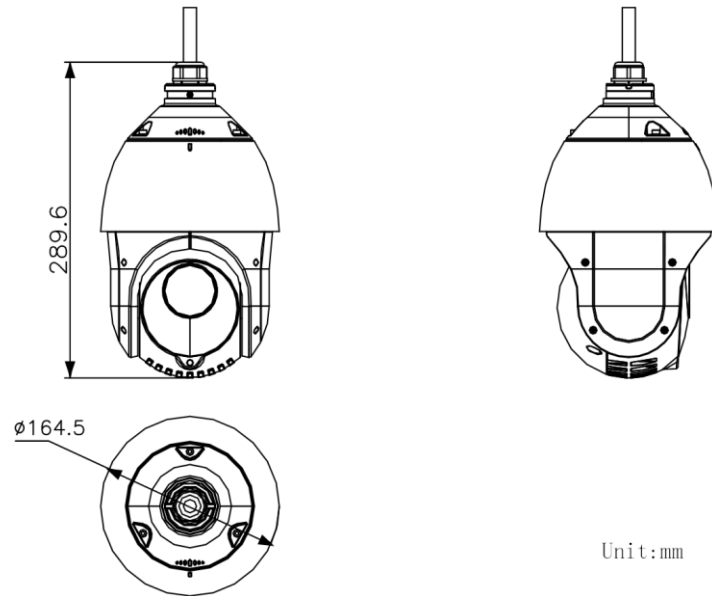

DORI	Detect	Observe	Recognize	Identify
Defintion	25 px/m	63 px/m	125 px/m	250 px/m
Distance(Tele)	1600.0 m (5249.3 ft)	634.9 m (2083.0 ft)	320.0 m (1049.9 ft)	160.0 m (524.9 ft)

▪ Dimension

▪ Accessory

▪ Included

DS-1618ZJ
Wall Mount

ASW0081-1220002W

▪ Optional