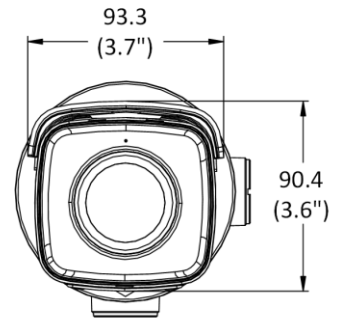

Environment	CE-RoHS (2011/65/EU); WEEE (2012/19/EU); Reach (Regulation (EC) No 1907/2006);
Protection	Ingress protection: IP67 (IEC 60529-2013)

▪ **Available Model**

DS-2CD3T86G2-4IS (2.8/4/6/12 mm)

▪ **Dimension**