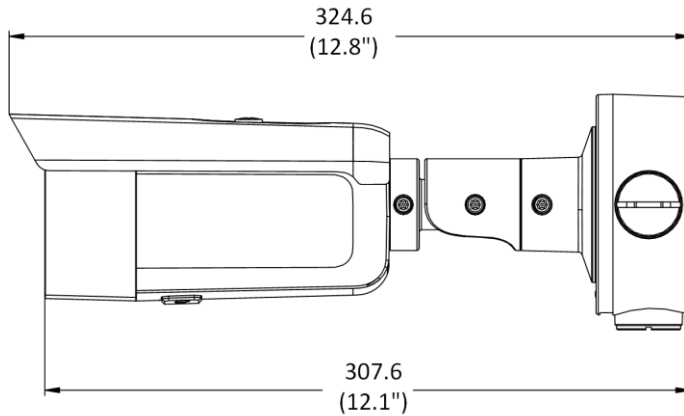

Environment	CE-RoHS (2011/65/EU); WEEE (2012/19/EU); Reach (Regulation (EC) No 1907/2006);
Protection	Ingress protection: IP67 (IEC 60529-2013)

▪ **Available Model**

DS-2CD3T86G2-4IS (2.8/4/6/12 mm)

▪ **Dimension**

Unit: mm (inch)

▪ **Accessory**

▪ **Included**

DS-1260ZJ

Junction Box