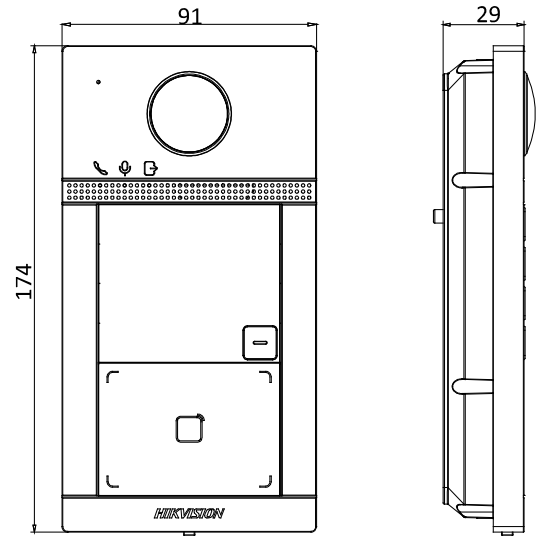

General

Power supply	IEEE802.3af, standard PoE 12 VDC/1 A
Power consumption	≤ 6 W
Working temperature	-10 °C to 55 °C (14 °F to 131 °F)
Working humidity	10% to 90%
Dimensions	200 mm × 140 mm × 15.1 mm (7.9" × 5.5" × 0.6")

No.	Description	No.	Description
1	Microphone	6	Card Reading Area
2	Indicator	7	IR Light
3	Camera	8	MicroSD Card Slot & Debugging Port
4	Loudspeaker	9	LAN
5	Button	10	Terminals

Dimension

Villa Door Station