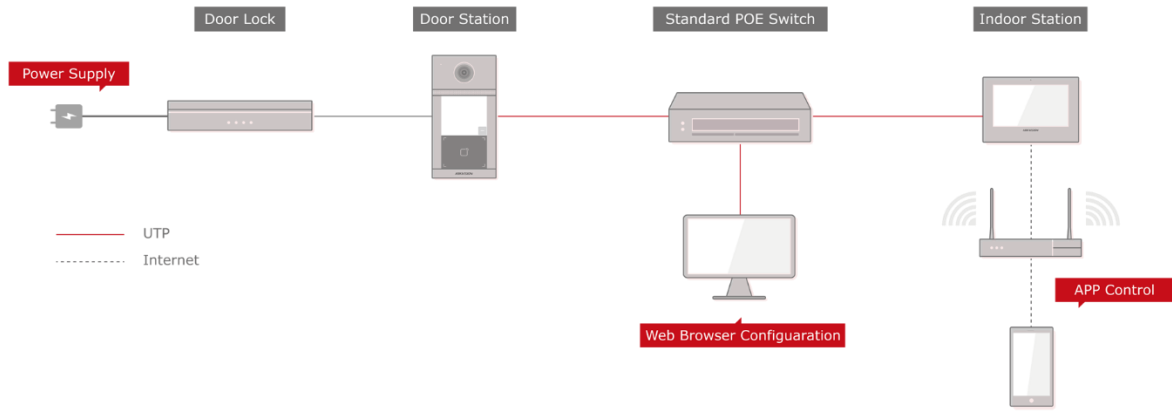

Typical Application