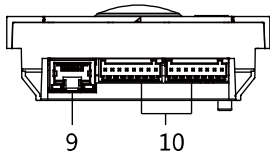

Available Model

DS-KIS604-S

Appearance and Interfaces

Villa Door Station

No.	Description	No.	Description
1	Screen	6	TF Card Slot
2	Microphone	7	Alarm Terminal
3	Debug Port	8	Reserved
4	Network Interface	9	Power Supply
5	Loudspeaker		

No.	Description	No.	Description
1	Microphone	6	Card Reading Area
2	Indicator	7	IR Light
3	Camera	8	MicroSD Card Slot & Debugging Port
4	Loudspeaker	9	LAN
5	Button	10	Terminals

Dimension

Villa Door Station

Network Indoor Station

Unit : mm