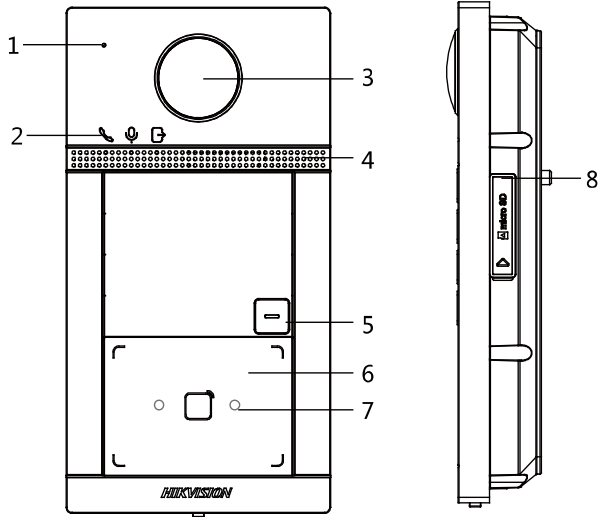

Available Model

DS-KIS604-S

Appearance and Interfaces

Villa Door Station