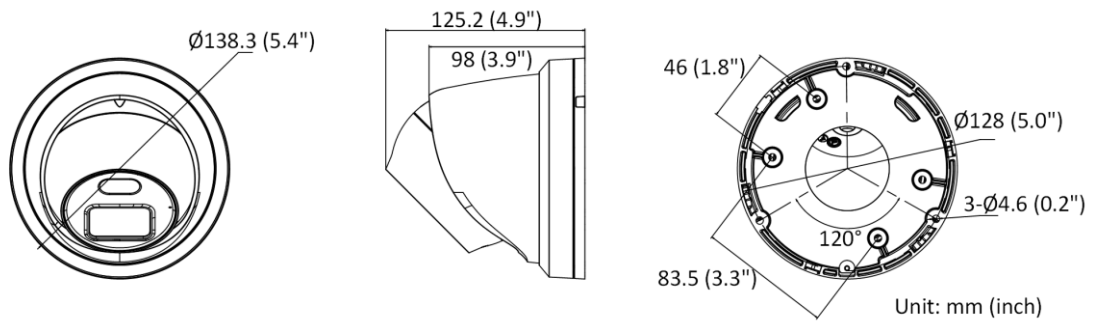

▪ **Dimension**

▪ **Accessory**

▪ **Optional**

DS-1273ZJ-140B Wall Mount	DS-1271ZJ-140 Pendant Mount	DS-1273ZJ-140 Wall Mount	DS-1280ZJ-DM21 Junction Box	DS-1276ZJ-SUS Corner Mount
DS-1275ZJ-SUS Vertical Pole Mount	DS-1273ZJ-140 Wall Mount	DS-1273ZJ-140 (Black) Wall Mount