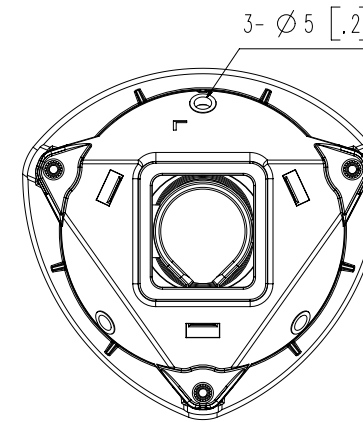

SBL-100C

Remote Head Camera Corner Mount Housing

FC |  | CE | EAC

Key Features

- Plastic
- Can be used with SLA-T2480, SLA-T2480A, SLA-T4680, SLA-T4680A
- Dimensions : 102.5(W)x100(H)x56(D)mm (4.03"x3.94"x2.2")
- Weight : 90g (0.198 lb)
- White

Mechanical

Color	White
Material	Plastic
RAL code	RAL9003
Product dimensions / weight	102.5(W)x100(H)x56(D)mm(4.03"x3.94"x2.2")/90g(0.198 lb)
Supported products	SLA-T2480, SLA-T2480A, SLA-T4680, SLA-T4680A ※ For further compatible models, please visit our website or use Toolbox

102.5 [4.03]

100 [3.94]

56 [2.2]

3-Ø5 [.2]

A2

© Hanwha Techwin Co.,Ltd. All rights reserved.

3		
2		
1	SBL-100C	'20.10.20
No.	MODEL NAME	DATE
Unit:mm[inch]		SCALE:1/1