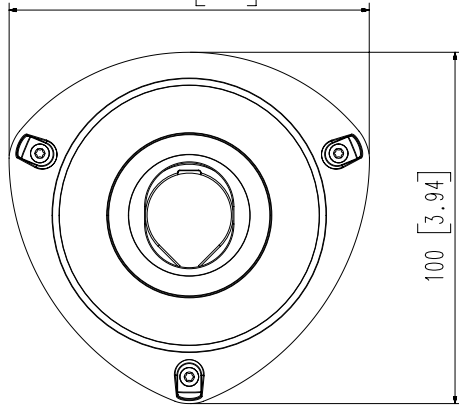

SBL-100C

Remote Head Camera Corner Mount Housing

FC |  | CE | EAC

Key Features

- Plastic
- Can be used with SLA-T2480, SLA-T2480A, SLA-T4680, SLA-T4680A
- Dimensions : 102.5(W)x100(H)x56(D)mm (4.03"x3.94"x2.2")
- Weight : 90g (0.198 lb)
- White

Mechanical

Color	White
Material	Plastic
RAL code	RAL9003
Product dimensions / weight	102.5(W)x100(H)x56(D)mm(4.03"x3.94"x2.2")/90g(0.198 lb)
Supported products	SLA-T2480, SLA-T2480A, SLA-T4680, SLA-T4680A ※ For further compatible models, please visit our website or use Toolbox

102.5 [4.03]

100 [3.94]

56 [2.2]

3-Ø5 [.2]

A2

© Hanwha Techwin Co.,Ltd. All rights reserved.

3		
2		
1	SBL-100C	'20.10.20
No.	MODEL NAME	DATE
Unit:mm[inch]		SCALE:1/1