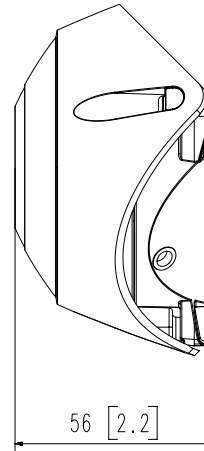

SBL-100C

Remote Head Camera Corner Mount Housing

FC |  | CE | EAC

Key Features

- Plastic
- Can be used with SLA-T2480, SLA-T2480A, SLA-T4680, SLA-T4680A
- Dimensions : 102.5(W)x100(H)x56(D)mm (4.03"x3.94"x2.2")
- Weight : 90g (0.198 lb)
- White

Mechanical

Color	White
Material	Plastic
RAL code	RAL9003
Product dimensions / weight	102.5(W)x100(H)x56(D)mm(4.03"x3.94"x2.2")/90g(0.198 lb)
Supported products	SLA-T2480, SLA-T2480A, SLA-T4680, SLA-T4680A ※ For further compatible models, please visit our website or use Toolbox

102.5 [4.03]

100 [3.94]

56 [2.2]

3-Ø5 [.2]

A2

© Hanwha Techwin Co.,Ltd. All rights reserved.

3		
2		
1	SBL-100C	'20.10.20
No.	MODEL NAME	DATE
Unit:mm[inch]		SCALE:1/1