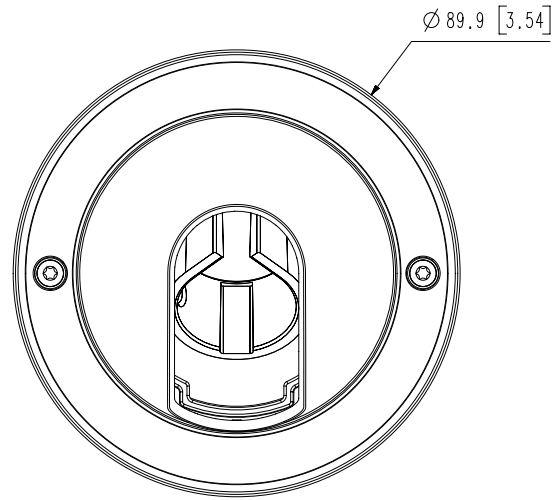

This parts should not contain any substances which are specified in AH60-0033K

NO	PART NAME	CODE NO.	MATERIAL	Q'TY	REMARK
1	ASSY_FINAL_SBL100D	075715	Check note	1	-

A3
CHANGE

UNIT	mm	DESIGN	CHECK	APPROVAL	PART NAME
SCALE	1 / 1				MODEL NAME
© Hanwha Techwin					CODE NO.