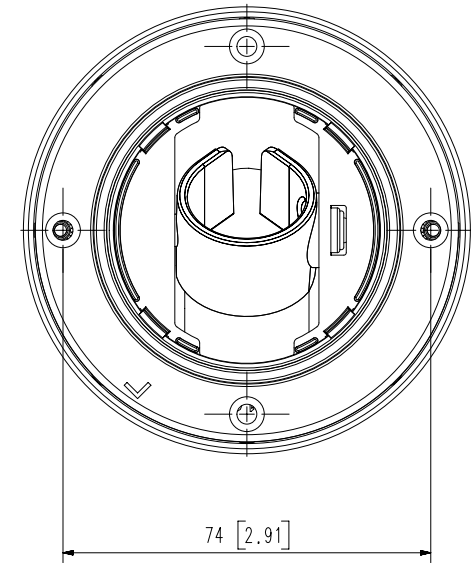

This parts should not contain any substances which are specified in AH60-0033K

NO	PART NAME	CODE NO.	MATERIAL	Q'TY	REMARK
1	ASSY_FINAL_SBL100D	075715	Check note	1	-

A3
CHANGE

UNIT	mm	DESIGN	CHECK	APPROVAL	PART NAME
SCALE	1 / 1				MODEL NAME
© Hanwha Techwin					CODE NO.