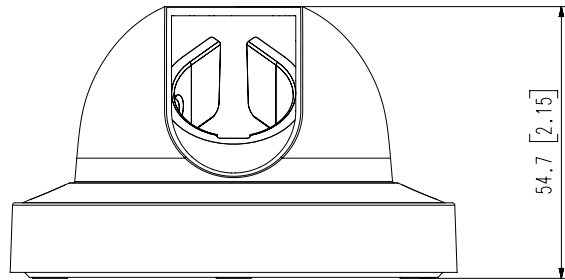

This parts should not contain any substances which are specified in AH60-0033K

NO	PART NAME	CODE NO.	MATERIAL	Q'TY	REMARK
1	ASSY_FINAL_SBL100D	075715	Check note	1	-

A3
CHANGE

UNIT	mm	DESIGN	CHECK	APPROVAL	PART NAME
SCALE	1 / 1				MODEL NAME
© Hanwha Techwin					CODE NO.