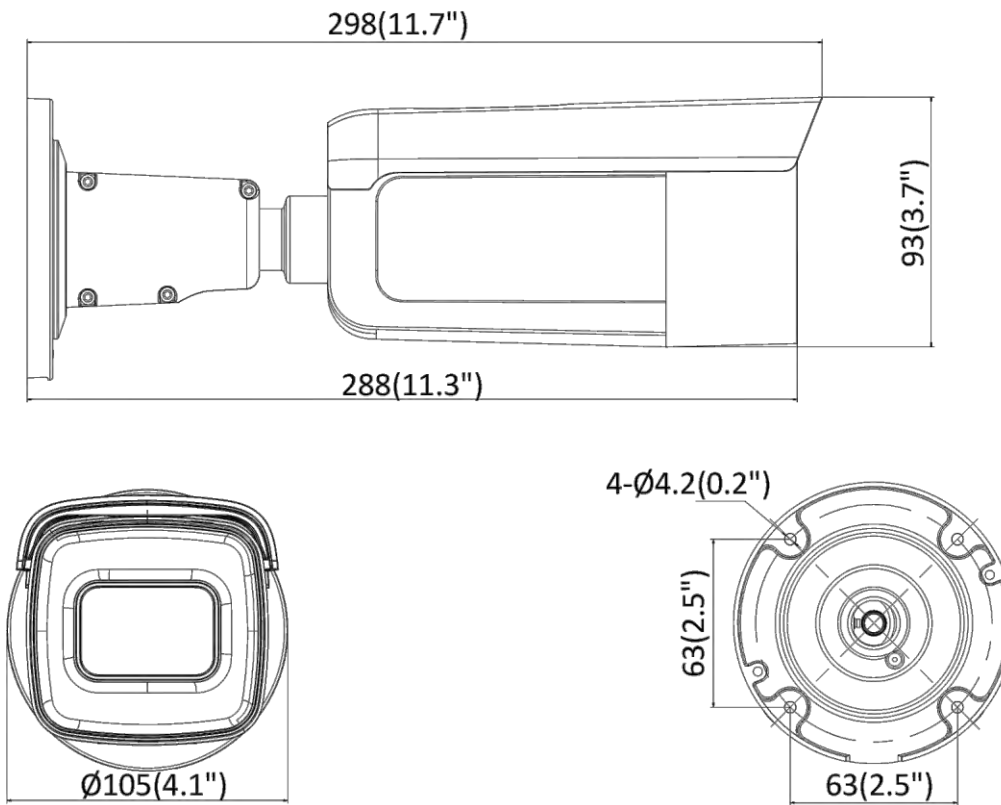

Storage Conditions	-30 °C to 60 °C (-22 °F to 140 °F), humidity 95% or less (non-condensing)
Power Supply	12 VDC ± 25%, Φ 5.5 mm coaxial power plug; reverse polarity protection; PoE (802.3at, class 4)
Power Consumption and Current	12 VDC, 1.12 A, max. 13.5 W; PoE (802.3at, 42.5 V to 57 V), 0.5 A to 0.3 A, max. 15 W
Material	Metal
Dimensions	Camera: Φ105 × 298 mm (Φ4.1" × 11.7") With package: 385 × 190 × 180 mm (15.2" × 7.5" × 7.1")
Weight	Camera: approx. 1360 g (3 lb.) With package: approx. 1960 g (4.3 lb.)
Approval	
EMC	FCC (47 CFR Part 15, Subpart B); CE-EMC (EN 55032: 2015, EN 61000-3-2: 2014, EN 61000-3-3: 2013, EN 50130-4: 2011 +A1: 2014); RCM (AS/NZS CISPR 32: 2015); IC (ICES-003: Issue 6, 2016); KC (KN 32: 2015, KN 35: 2015)
Safety	UL (UL 60950-1); CB (IEC 60950-1:2005 + Am 1:2009 + Am 2:2013); CE-LVD (EN 60950-1:2005 + Am 1:2009 + Am 2:2013); BIS (IS 13252(Part 1):2010+A1:2013+A2:2015); LOA (IEC/EN 60950-1)
Chemistry	CE-RoHS (2011/65/EU); WEEE (2012/19/EU); Reach (Regulation (EC) No 1907/2006)
Protection	Ingress protection: IP67 (IEC 60529-2013), IK10(IEC 62262:2002)

* Listed resolutions are only selectable options. It does not mean that all streams can work at their maximum resolution at the same time.

Available Model

DS-2CD2686G2T-IZS (2.8 to 12 mm)

Dimension

Unit: mm(inch)