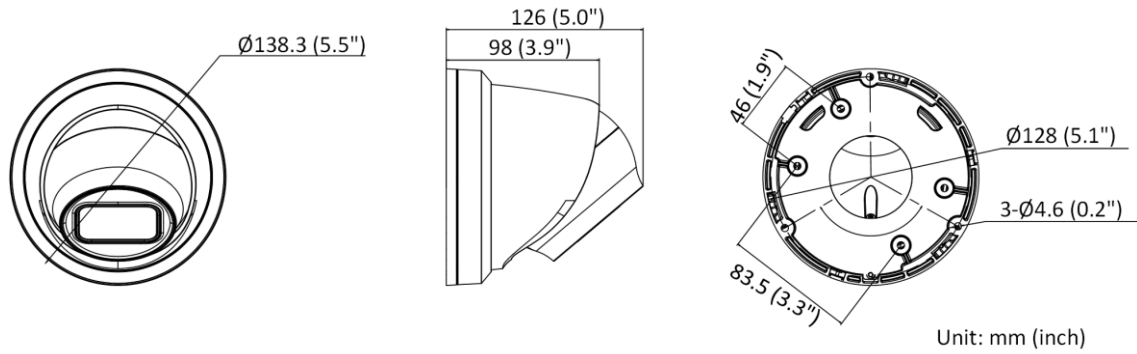

▪ **Available Model**

DS-2CD2H86G2T-IZS (2.8 to 12 mm)

▪ **Dimension**

▪ **Accessory**

▪ **Optional**

DS-1273ZJ-140 Wall mount	DS-1273ZJ-140 (Black) Wall Mount	DS-1271ZJ-140 Pendant Mount