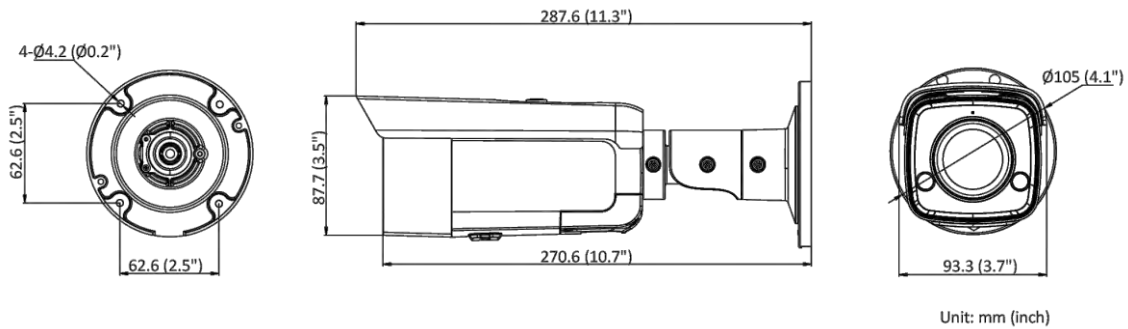

Dimension

Accessory

DS-1280ZJ-S
Junction Box

DS-1275ZJ-S-SUS
Vertical Pole Mount

DS-1276ZJ-SUS
Corner Mount

DS-1260ZJ
Junction Box

Distributed by

HIKVISION

Headquarters

No.555 Qianmo Road, Binjiang District,
Hangzhou 310051, China
T +86-571-8807-5998
overseasbusiness@hikvision.com

Hikvision USA
T +1-909-895-0400
sales.usa@hikvision.com

Hikvision Australia
T +61-2-8599-4233
salesau@hikvision.com

Hikvision India
T +91-22-28469900
sales@pramahikvision.com

Hikvision Canada
T +1-866-200-8890
sales.canada@hikvision.com

Hikvision Thailand
T +662-275-9949
sales.thailand@hikvision.com

Hikvision Europe
T +31-23-5542770
sales.eu@hikvision.com

Hikvision Italy
T +39-0438-6902
info.it@hikvision.com

Hikvision Brazil
T +55 11 3318-0050
Latam.support@hikvision.com

Hikvision Turkey
T +90 (216)521 7070- 7074
sales.tr@hikvision.com

Hikvision Malaysia
T +601-7652-2413
sales.my@hikvision.com

Hikvision UK & Ireland
T +01628-902140
sales.uk@hikvision.com

Hikvision South Africa
Tel: +27 (10) 0351172
sale.africa@hikvision.com

Hikvision France
T +33(0)1-85-330-450
info.fr@hikvision.com

Hikvision Kazakhstan
T +7-727-9730667
nikia.panfilov@hikvision.ru

Hikvision Vietnam
T +84-974270888
sales.vt@hikvision.com

Hikvision UAE
T +971-4-4432080
salesme@hikvision.com

Hikvision Singapore
T +65-6684-4718
sg@hikvision.com

Hikvision Spain
T +34-91-737-16-55
info.es@hikvision.com

Hikvision Tashkent
T +99-87-1238-9438
uzb@hikvision.ru

Hikvision Hong Kong
T +852-2151-1761
info.hk@hikvision.com

Hikvision Russia
T +7-495-669-67-99
saleru@hikvision.com

Hikvision Korea
T +82-(0)31-731-8817
sales.korea@hikvision.com