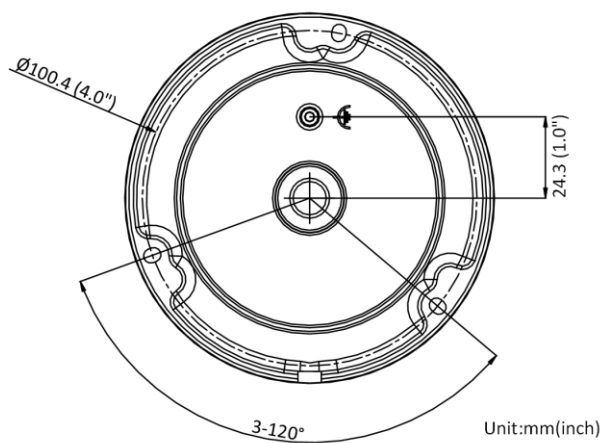

▪ Dimension

Unit:mm(inch)