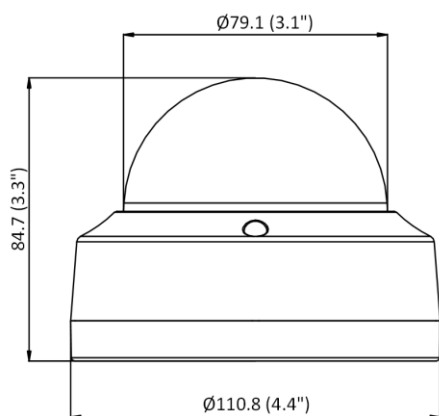

▪ Dimension

Unit:mm(inch)