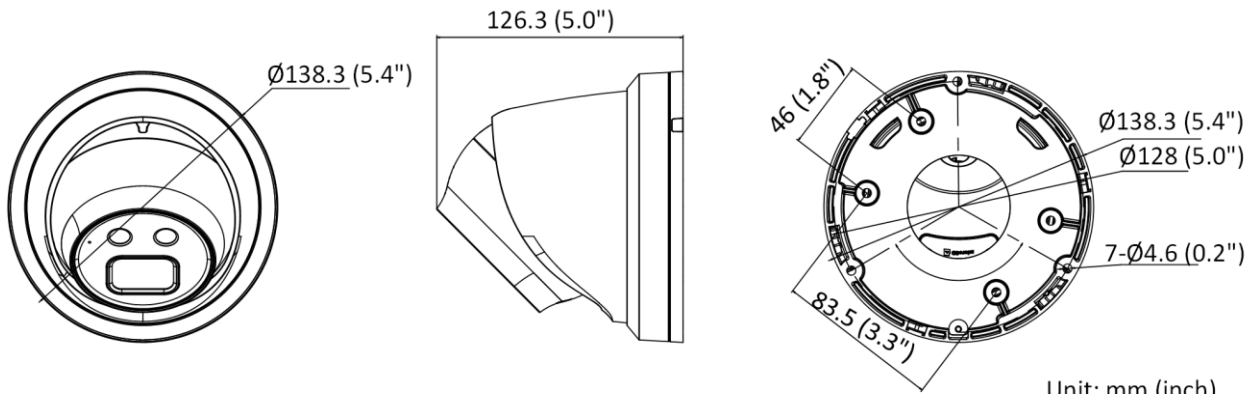

▪ **Dimension**

▪ **Accessory**

▪ **Optional**

DS-1276ZJ-SUS Corner Mount	DS-1275ZJ-SUS Vertical Pole Mount	DS-1271ZJ-140 Pendant Mount	DS-1273ZJ-140(BLACK) Wall Mount	DS-1273ZJ-140B Wall Mount
DS-1273ZJ-140 Wall Mount	DS-1280ZJ-PT6 Junction Box