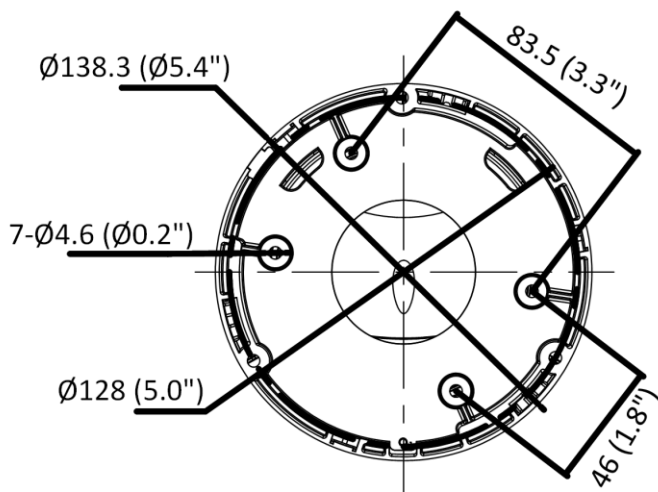

▪ Specification

Camera	
Image Sensor	1/1.8" Progressive Scan CMOS
Min. Illumination	Color: 0.003 Lux @ (F1.6, AGC ON), B/W: 0 Lux with IR
Shutter Speed	1/3 s to 1/100,000 s
Slow Shutter	Yes
P/N	P/N
Wide Dynamic Range	120 dB
Day & Night	IR cut filter
Angle Adjustment	Pan: 0° to 360°, tilt: 0° to 75°, rotate: 0° to 360°
Lens	
Lens Type	Fixed focal lens, 2.8, 4, and 6 mm optional
Iris Type	Fixed
Focal Length & FOV	2.8 mm, horizontal FOV 111°, vertical FOV 59°, diagonal FOV 131° 4 mm, horizontal FOV 87°, vertical FOV 47°, diagonal FOV 102° 6 mm, horizontal FOV 51°, vertical FOV 28°, diagonal FOV 60°
Aperture	F1.6
Lens Mount	M12
DORI	
DORI	2.8 mm: D: 89.2 m, O: 35.4 m, R: 17.8 m, I: 8.9 m 4 mm: D: 99.4 m, O: 39.4 m, R: 19.9 m, I: 9.9 m 6 mm: D: 140.0 m, O: 55.6 m, R: 28.0 m, I: 14.0 m
Illuminator	
Supplement Light Type	IR
IR Range	Up to 30 m
IR Wavelength	850 nm
Smart Supplement Light	Yes
Visual Alarm	Yes
Video	
Max. Resolution	3840 × 2160
Main Stream	50 Hz: 25 fps (3840 × 2160, 3200 × 1800, 2688 × 1520, 1920 × 1080, 1280 × 720) 60 Hz: 24 fps (3840 × 2160) 30 fps (3200 × 1800, 2688 × 1520, 1920 × 1080, 1280 × 720)
Sub-Stream	50 Hz: 25 fps (640 × 480, 640 × 360) 60 Hz: 30 fps (640 × 480, 640 × 360)
Third Stream	50 Hz: 10 fps (1920 × 1080, 1280 × 720, 640 × 480, 640 × 360) 60 Hz: 10 fps (1920 × 1080, 1280 × 720, 640 × 480, 640 × 360) *Third stream is supported under certain settings.
Video Compression	Main stream: H.265/H.264/H.264+/H.265+ Sub-stream: H.265/H.264/MJPEG Third stream: H.265/H.264 *Third stream is supported under certain settings.
Video Bit Rate	32 Kbps to 16 Mbps
H.264 Type	Baseline Profile/Main Profile/High Profile

Environment	CE-RoHS (2011/65/EU); WEEE (2012/19/EU); Reach (Regulation (EC) No 1907/2006)
Protection	IP67 (IEC 60529-2013)

▪ **Available Model**

DS-2CD2386G2-ISU/SL (2.8/4/6 mm)

▪ **Dimension**

Unit: mm (inch)