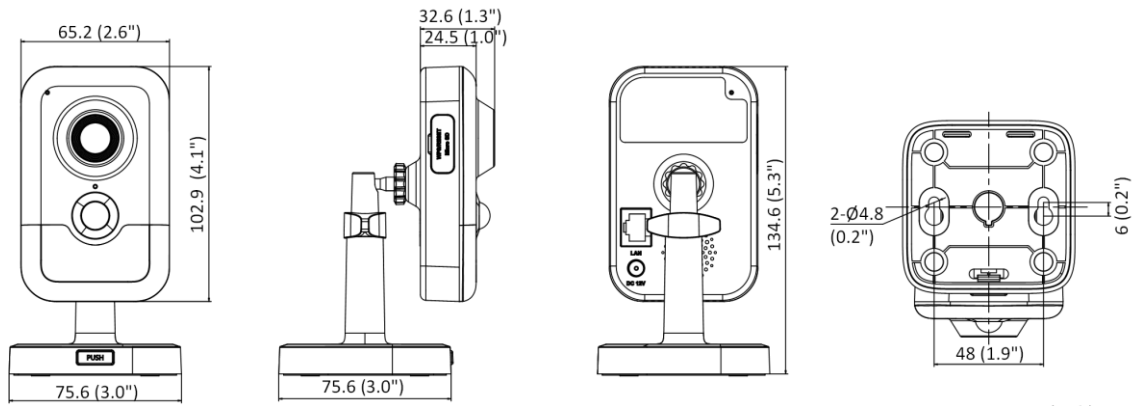

Dimension

Unit: mm (inch)

Distributed by