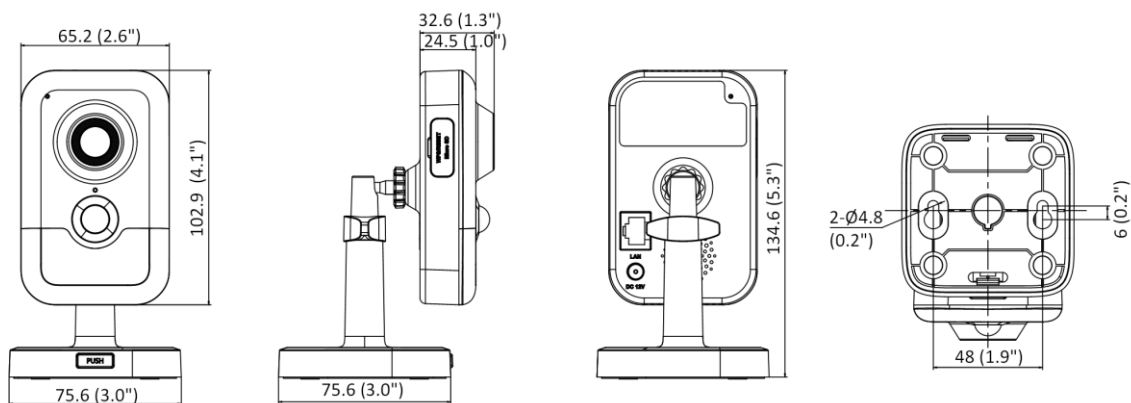

Web Client Language	33 languages English, Russian, Estonian, Bulgarian, Hungarian, Greek, German, Italian, Czech, Slovak, French, Polish, Dutch, Portuguese, Spanish, Romanian, Danish, Swedish, Norwegian, Finnish, Croatian, Slovenian, Serbian, Turkish, Korean, Traditional Chinese, Thai, Vietnamese, Japanese, Latvian, Lithuanian, Portuguese (Brazil), Ukrainian
General Function	Anti-flicker, heartbeat, password reset via email, pixel counter
Storage Conditions	-10 °C to 40 °C (14 °F to 104 °F). Humidity 95% or less (non-condensing)
Startup and Operating Conditions	-10 °C to 40 °C (14 °F to 104 °F). Humidity 95% or less (non-condensing)
Power Supply	12 VDC ± 25% PoE: 802.3af, Class 3
Power Consumption and Current	12 VDC, 0.5 A, max. 5.9 W PoE (802.3af, 36 V to 57 V), 0.13 A to 0.2 A, max. 6.9 W
Power Interface	Ø5.5 mm coaxial power plug
Camera Material	Plastic
Camera Dimension	102.9 mm × 65.2 mm × 32.6 mm (4.1" × 2.6" × 1.3")
Package Dimension	150 mm × 125 mm × 99 mm (5.9" × 4.9" × 3.9")
Camera Weight	Approx. 120 g (0.3 lb.)
With Package Weight	Approx. 340 g (0.7 lb.)
Approval	
EMC	FCC SDoC (47 CFR Part 15, Subpart B); CE-EMC (EN 55032: 2015, EN 61000-3-2: 2014, EN 61000-3-3: 2013, EN 50130-4: 2011 +A1: 2014); KC (KN 32: 2015, KN 35: 2015)
Safety	UL (UL 60950-1); CB (IEC 60950-1:2005 + Am 1:2009 + Am 2:2013, IEC 62368-1:2014); CE-LVD (EN 60950-1:2005 + Am 1:2009 + Am 2:2013, IEC 62368-1:2014)
Environment	CE-RoHS (2011/65/EU) WEEE (2012/19/EU) Reach (Regulation (EC) No 1907/2006)

▪ Available Model

DS-2CD2483G2-I (2.8/4 mm)

Dimension

Unit: mm (inch)

Distributed by

HIKVISION®

Headquarters

No.555 Qianmo Road, Binjiang District,
Hangzhou 310051, China
T +86-571-8807-5998
overseasbusiness@hikvision.com