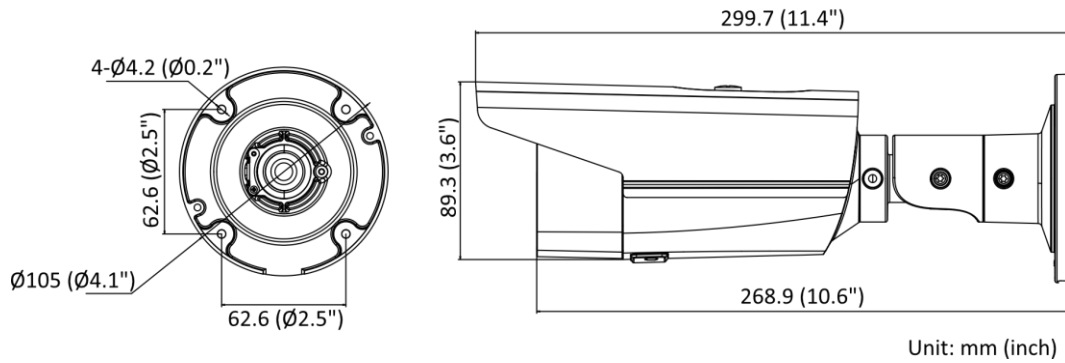

▪ **Dimension**

▪ **Accessory**

▪ **Optional**

DS-1275ZJ	DS-1297ZJ	DS-1297ZJ-ES	DS-1232ZJ-T	DS-1292ZJ
Vertical Pole Mount	Pendant Mount	Pendant Mount	Cardan Joint	Wall Mount