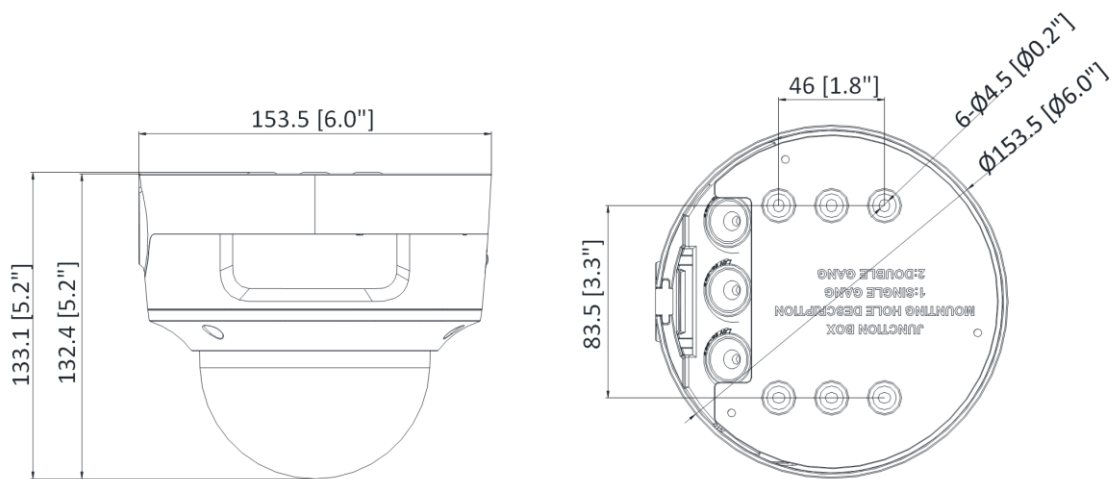

▪ **Dimension**

Unit: mm (inch)

▪ **Accessory**

▪ **Optional**

DS-1227ZJ-DM37 In-ceiling Mount	DS-1475ZJ-SUS Vertical Pole Mount	DS-1476ZJ-SUS Corner Mount	DS-1471ZJ-155 Pendant Mount	DS-1473ZJ-155 Wall Mount
DS-1473ZJ-155B Wall Mount