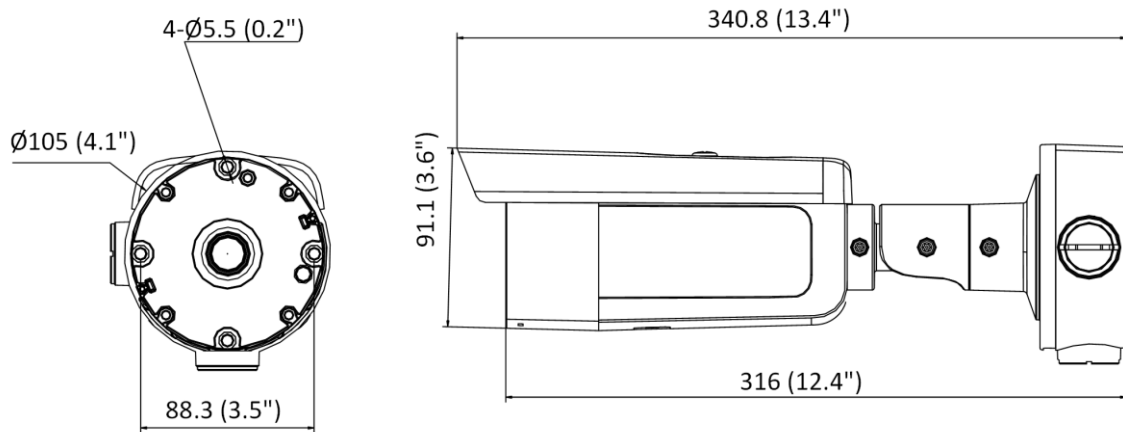

Approval

EMC	FCC SDoC (47 CFR Part 15, Subpart B); CE-EMC (EN 55032: 2015, EN 61000-3-2: 2014, EN 61000-3-3: 2013, EN 50130-4: 2011 +A1: 2014); IC VoC (ICES-003: Issue 6, 2016); KC (KN 32: 2015, KN 35: 2015)
Safety	UL (UL 60950-1); CB (IEC 60950-1:2005 + Am 1:2009 + Am 2:2013, IEC 62368-1:2014); CE-LVD (EN 60950-1:2005 + Am 1:2009 + Am 2:2013, IEC 62368-1:2014); BIS (IS 13252(Part 1):2010+A1:2013+A2:2015)
Environment	CE-RoHS (2011/65/EU); WEEE (2012/19/EU); Reach (Regulation (EC) No 1907/2006)
Protection	IP67 (IEC 60529-2013), IK10 (IEC 62262:2002)
Anti-Corrosion Protection	NEMA 4X: NEMA 250-2014

▪ Available Model

DS-2CD3B86G2T-IZHSY (2.8 to 12 mm)

▪ Dimension

Unit: mm (inch)