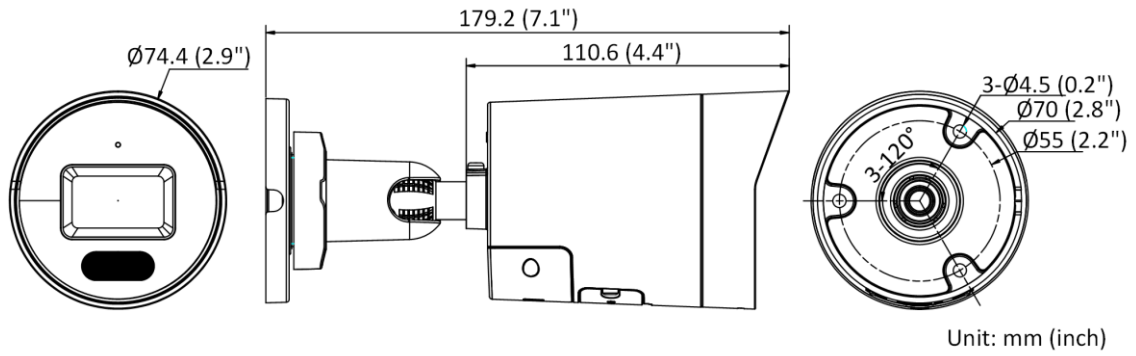

▪ **Available Model**

DS-2CD2047G2-LU/SL (2.8/4/6 mm)

▪ **Dimension**

▪ **Accessory**

▪ **Optional**

DS-1280ZJ-XS

Junction Box