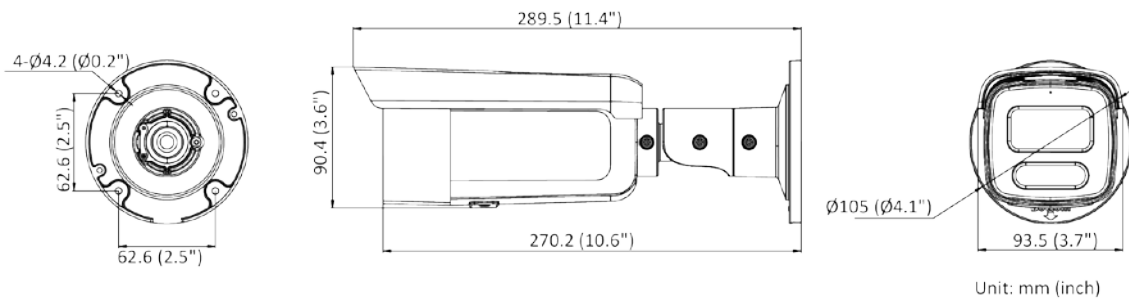

Environment	CE-RoHS: 2011/65/EU; WEEE: 2012/19/EU; Reach: Regulation (EC) No 1907/2006
Protection	IP67: IEC 60529-2013

▪ **Available Model**

DS-2CD2T47G2-LSU/SL (2.8/4/6 mm)

▪ **Dimension**

▪ **Accessory**