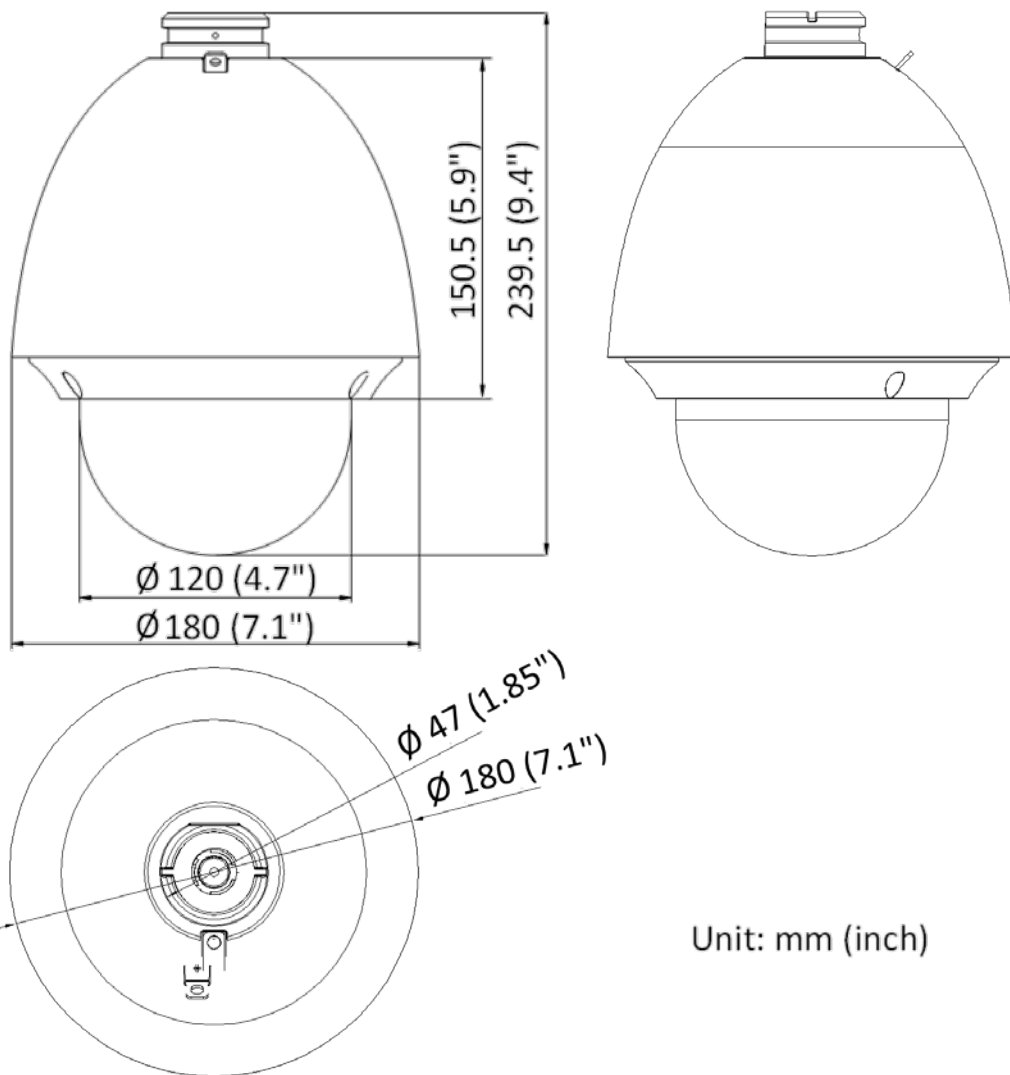

▪ Dimension

▪ Accessory

▪ Optional

DS-1660ZJ	DS-1663ZJ	DS-1618ZJ	DS-1619ZJ	DS-1604ZJ-BOX-POLE