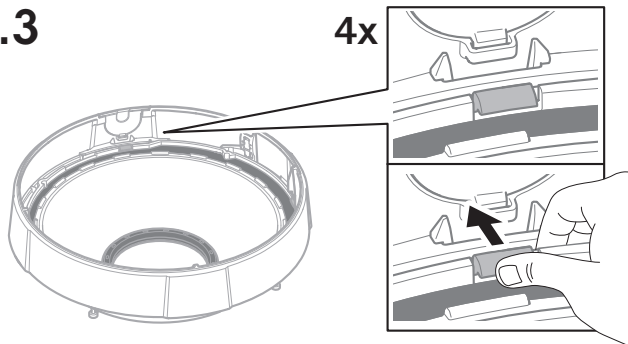

AXIS TP3814-E Black Dome Casing

Installation Guide

1.1

1.2

1.3

1.4

1.5

1.6