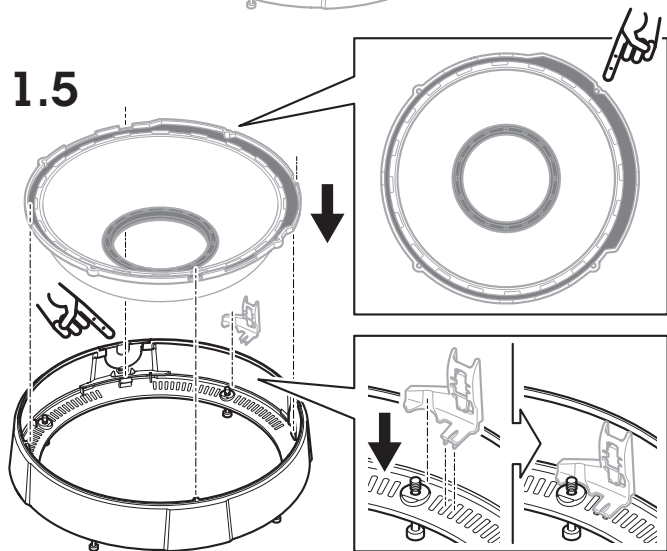

AXIS TP3814-E Black Dome Casing

Installation Guide

1.1

1.2

1.3

1.4

1.5

1.6