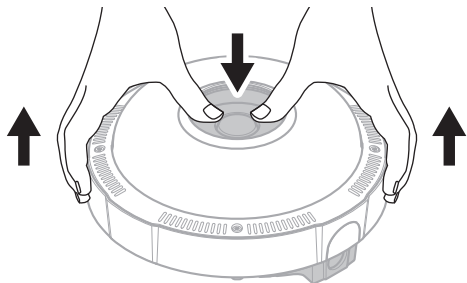

AXIS TP3814-E Black Dome Casing

Installation Guide

1.1

1.2

1.3

1.4

1.5

1.6