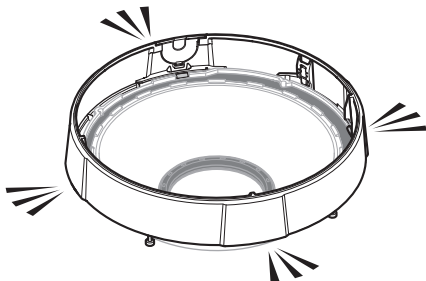

AXIS TP3814-E Black Dome Casing

Installation Guide

1.1

1.2

1.3

1.4

1.5

1.6