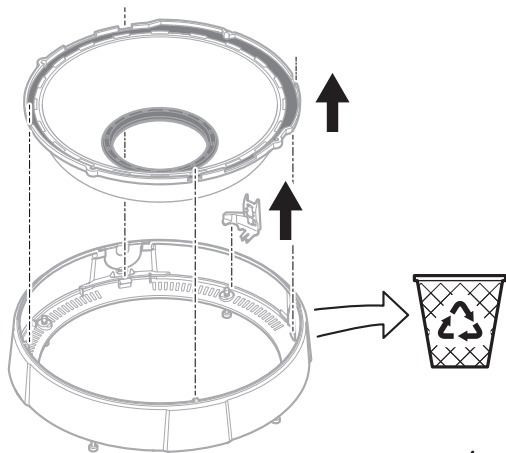

AXIS TP3814-E Black Dome Casing

Installation Guide

1.1

1.2

1.3

1.4

1.5

1.6