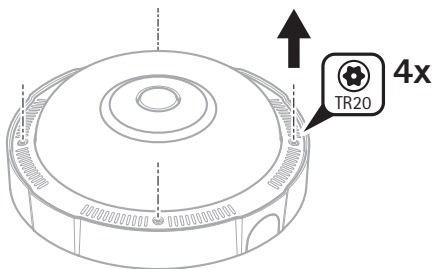

AXIS TP3814-E Black Dome Casing

Installation Guide

1.1

1.2

1.3

1.4

1.5

1.6