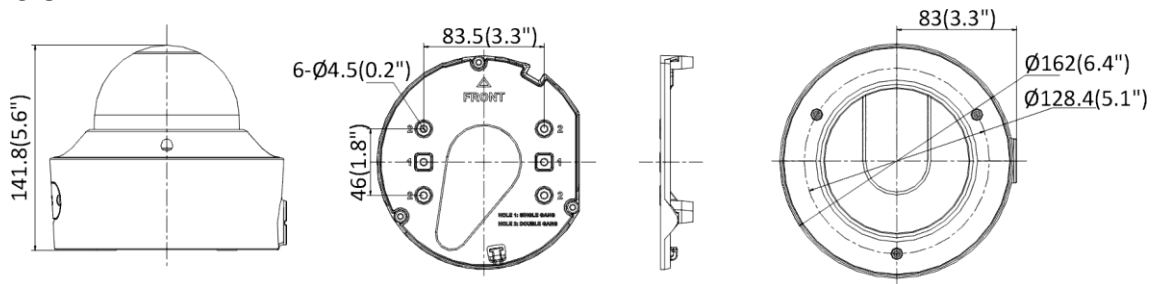

Protection	IP67 (IEC 60529-2013) IK10 (IEC 62262: 2002)
Anti-Corrosion Protection	NEMA 4X: NEMA 250-2014

▪ **Available Model**

- DS-2CD3D46G2T-IZHSY (2.8 to 12 mm)
- DS-2CD3D46G2T-IZHSUY (2.8 to 12 mm)
- DS-2CD3D46G2T-IZHSUY (8 to 32 mm)

▪ **Dimension**

Unit: mm (inch)

▪ **Accessory**

▪ **Optional**

DS-1476ZJ-Y Corner Mount	DS-1473ZJ-155-Y Wall Mount	DS-1471ZJ-155-Y Pendant Mount	DS-1475ZJ-Y Vertical Pole Mount