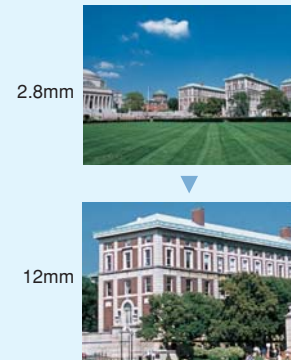

MP
MEGAPIXEL VARI-FOCAL LENSES