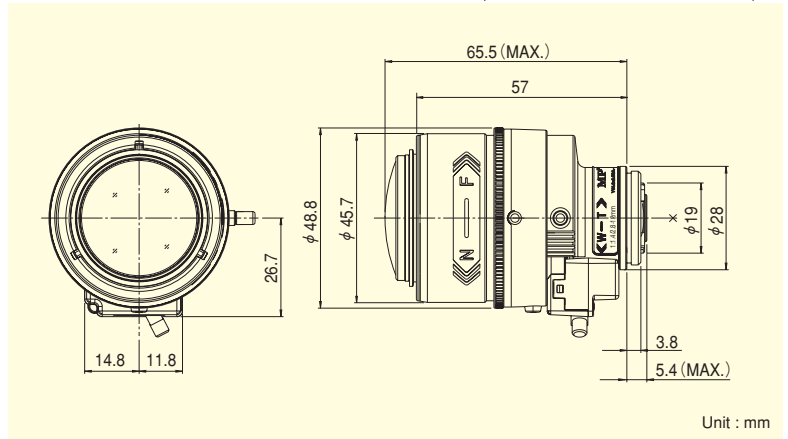

3 Mega
For Megapixel Camera

MANUAL
Manual Iris

CS-mt
CS Mount

METAL
Metal Mount

AT
Aspherical Lens

F1.4
Wide Aperture Rate

RoHS
RoHS Compliant

4.3×

Focal Length (mm)		2.8~12 (4.3×)	
Iris Range		F1.4 ~ Close	
Operation	Zoom	Manual	
	Focus	Manual	
	Iris	Manual	
Angle Of View (H×V)	1/3"	WIDE	100°02' × 74°03'
		TELE	23°26' × 17°36'
	1/4"	WIDE	74°03' × 55°06'
		TELE	17°36' × 13°13'
Angle Of View (H×V) Aspect Ratio 16:9	1/3"	WIDE	109°33' × 60°80'
		TELE	25°31' × 14°23'
	1/4"	WIDE	80°56' × 44°51'
		TELE	19°10' × 10°48'
Focusing Range (From Front Of The Lens) (m)		∞ ~ 0.3	
Object Dimensions at M.O.D. (H×V) (mm)	1/3"	WIDE	753 × 476
		TELE	131 × 98
	1/4"	WIDE	476 × 329
		TELE	98 × 73
Object Dimensions at M.O.D. (H×V) (mm) Aspect Ratio 16:9	1/3"	WIDE	895 × 365
		TELE	143 × 80
	1/4"	WIDE	538 × 260
		TELE	106 × 60
Back Focal Distance (in air) (mm)		7.83	
Exit Pupil Position (From Image Plane) (mm)		455	
Filter Thread (mm)		—	
Mount		CS	
Mass (g)		80	
Remarks		• With Metal Mount	