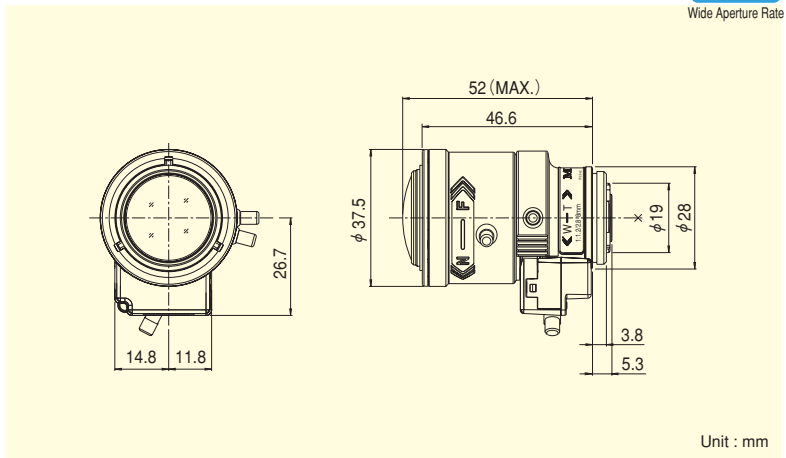

WIDE
Wide Angle

3 Mega
For Megapixel
Camera

MANUAL
Manual Iris

CS-mt
CS Mount

METAL
Metal Mount

AT
Aspherical Lens

F1.2

Wide Aperture Rate

Unit : mm

- High image-quality monitoring with optical performance supporting 3 megapixels.
- WIDE 2.8mm, achieving a horizontal field angle of 100 degrees (when used on 1/3 cameras).
- Compact and lightweight design, best suited for use with dome cameras.
- Designed to maximize optical performance with high-accuracy aspheric lens, low-dispersion glass, and high refractive-index glass.

MEGAPIXEL VARI-FOCAL LENSES MP³

Focal Length (mm)		2.8~8 (2.8×	
Iris Range		F1.2 ~ Close	
Operation	Zoom	Manual	
	Focus	Manual	
	Iris	Manual	
Angle Of View (H×V)	1/3"	WIDE	100°00' × 73°45'
		TELE	35°03' × 26°18'
	1/4"	WIDE	73°45' × 54°49'
		TELE	26°18' × 19°44'
Focusing Range (From Front Of The Lens) (m)		∞ ~ 0.3	
Object Dimensions at M.O.D. (H×V) (mm)	1/3"	WIDE	744 × 468
		TELE	197 × 146
	1/4"	WIDE	468 × 323
		TELE	146 × 108
Back Focal Distance (in air) (mm)		7.70	
Exit Pupil Position (From Image Plane) (mm)		314	
Filter Thread (mm)		—	
Mount		CS	
Mass (g)		50	
Remarks		• With Metal Mount	