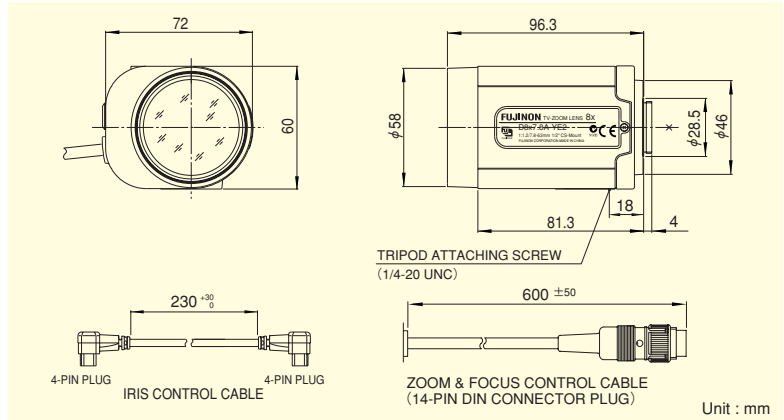

ZOOM
Zoom

WIDE
Wide Angle

MOTOR DRIVE
Motor Drive

1.3 Mega
For Megapixel Camera

DC
DC Auto Iris

CS-mt
CS Mount

METAL
Metal Mount

PRESET
Potentiometer

ND
ND Filter

F1.2
Wide Aperture Rate

RoHS
RoHS Compliant

ZOOM LENSES

Focal Length (mm)		7.8~63 (8x)	
Iris Range		F1.2 ~ T400 (Equivalent to F400)	
Operation	Zoom	Motor Drive	
	Focus	Motor Drive	
	Iris	Auto (DC Type) (*1)	
Angle Of View (HxV)	1/2"	WIDE	44°37' X 34°12'
		TELE	5°49' X 4°22'
	1/3"	WIDE	34°12' X 25°59'
		TELE	4°22' X 3°16'
	1/4"	WIDE	25°59' X 19°38'
		TELE	3°16' X 2°27'
Focusing Range (From Front Of The Lens) (m)		∞ ~ 1.2	
Object Dimensions at M.O.D. (HxV) (mm)	1/2"	WIDE	944 X 708
		TELE	117 X 88
	1/3"	WIDE	708 X 531
		TELE	88 X 66
	1/4"	WIDE	531 X 398
		TELE	66 X 49
Back Focal Distance (in air) (mm)		14.00	
Exit Pupil Position (From Image Plane) (mm)		-55	
Filter Thread (mm)		M55 X 0.75	
Mount		CS	
Mass (g)		400	
Coil Resistance		Drive Coil	200Ω
		Damping Coil	700Ω
Current Consumption		22mA (Max.) at DC 4V	
Standard Accessories		Iris Control Cable Connection Connector (10-pin)	
Remarks		• With Metal Mount (*1) When power is turned off, iris will automatically close.	

Accessories

■ Close-up Lens

Product Name		CL3355 (M55x0.75mm fc=333mm)	CL10055 (M55x0.75mm fc=1000mm)
Imaging Area (mm)		333~261	1000~545
Object Dimensions (mm)	1/2"	WIDE	205X153
		TELE	25X19
	1/3"	WIDE	153X115
		TELE	19X14
	1/4"	WIDE	115X86
		TELE	14X11