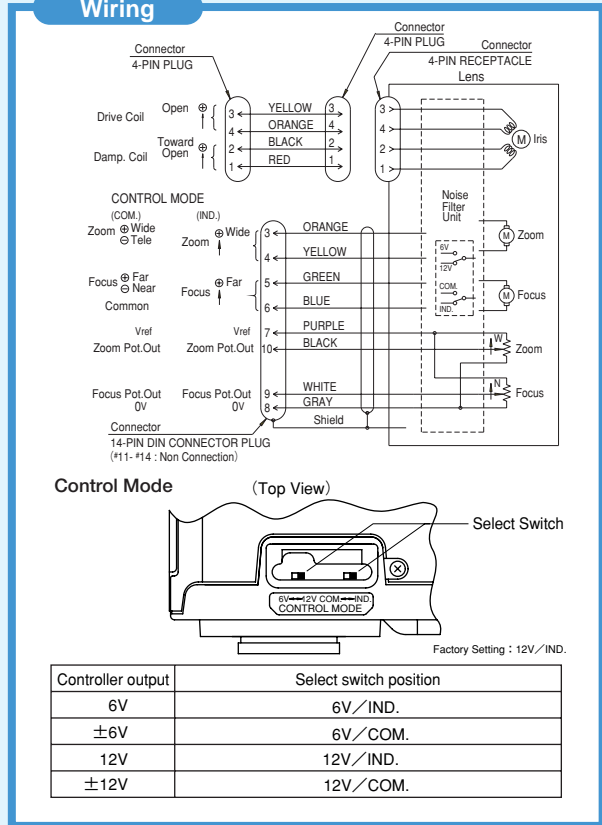

ND
ND Filter

F1.2
Wide Aperture Rate

RoHS
RoHS Compliant

ZOOM LENSES

Focal Length (mm)		7.8~63 (8x)	
Iris Range		F1.2 ~ T400 (Equivalent to F400)	
Operation	Zoom	Motor Drive	
	Focus	Motor Drive	
	Iris	Auto (DC Type) (*1)	
Angle Of View (HxV)	1/2"	WIDE	44°37' X 34°12'
		TELE	5°49' X 4°22'
	1/3"	WIDE	34°12' X 25°59'
		TELE	4°22' X 3°16'
	1/4"	WIDE	25°59' X 19°38'
		TELE	3°16' X 2°27'
Focusing Range (From Front Of The Lens) (m)		∞ ~ 1.2	
Object Dimensions at M.O.D. (HxV) (mm)	1/2"	WIDE	944 X 708
		TELE	117 X 88
	1/3"	WIDE	708 X 531
		TELE	88 X 66
	1/4"	WIDE	531 X 398
		TELE	66 X 49
Back Focal Distance (in air) (mm)		14.00	
Exit Pupil Position (From Image Plane) (mm)		-55	
Filter Thread (mm)		M55 X 0.75	
Mount		CS	
Mass (g)		400	
Coil Resistance		Drive Coil	200Ω
		Damping Coil	700Ω
Current Consumption		22mA (Max.) at DC 4V	
Standard Accessories		Iris Control Cable Connection Connector (10-pin)	
Remarks		• With Metal Mount (*1) When power is turned off, iris will automatically close.	

Accessories

■ Close-up Lens

Product Name		CL3355 (M55x0.75mm fc=333mm)	CL10055 (M55x0.75mm fc=1000mm)
Imaging Area (mm)		333~261	1000~545
Object Dimensions (mm)	1/2"	WIDE	205X153
		TELE	25X19
	1/3"	WIDE	153X115
		TELE	19X14
	1/4"	WIDE	115X86
		TELE	14X11